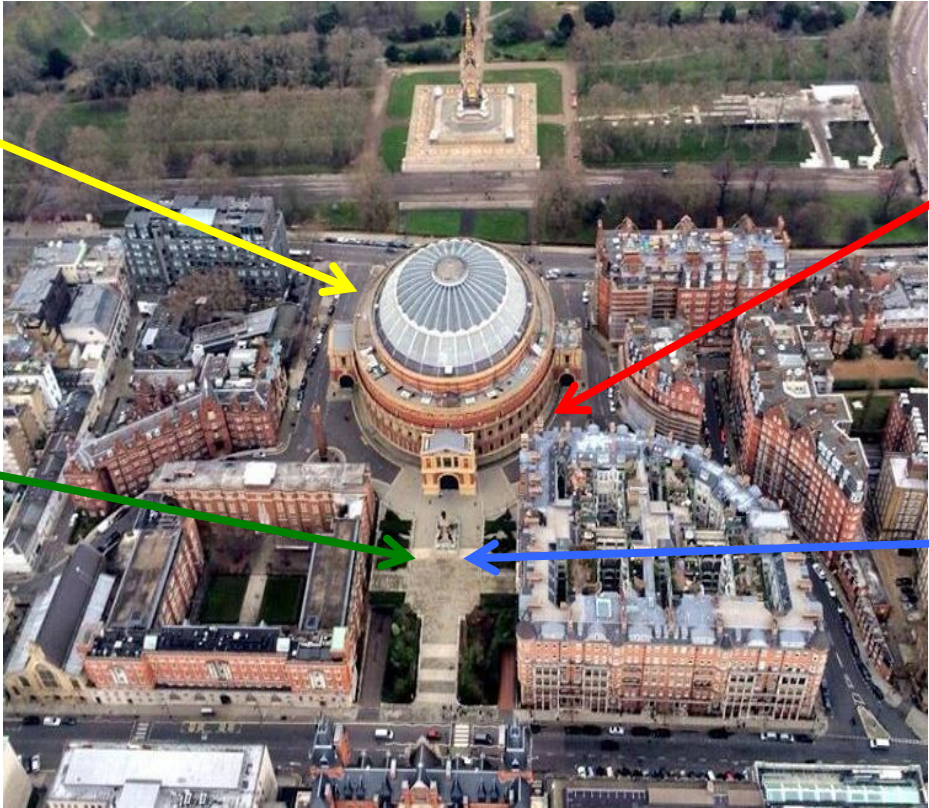

**RAH Colour Coded Areas for Egress**

**Yellow Zone**

Near West Car Park.

**Red Zone**

Down Kensington Gore street.

**Green Zone**

South Steps, west side.

**Blue Zone**

South Steps, East side.